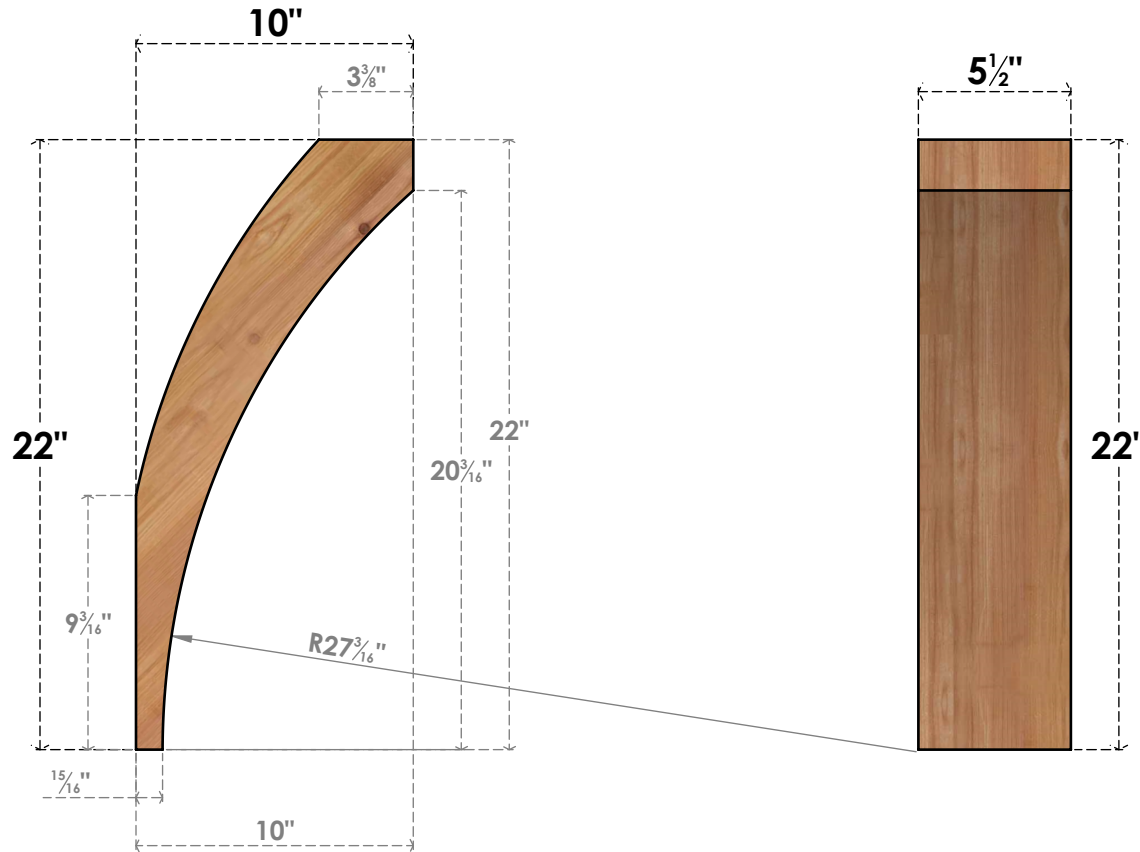

BRC06X10X22THR00SWR

5 1/2"W X 10"D X 22"H THORTON SMOOTH BRACE, WESTERN RED CEDAR

SIDE

FRONT

EKENA MILLWORK
 2300 WEST MAIN ST.
 CLARKSVILLE, TX 75426
 TOLL FREE: 866-607-0453
 WWW.EKENAMILLWORK.COM

NOTES

1. INSTALLATION TO BE COMPLETED IN ACCORDANCE WITH MANUFACTURER'S SPECIFICATIONS.
2. DRAWING MAY NOT BE TO SCALE
3. THIS DRAWING IS INTENDED FOR DESIGN AND PLANNING PURPOSES ONLY.
4. ALL INFORMATION CONTAINED HEREIN WAS CURRENT AT THE TIME OF DEVELOPMENT BUT MUST BE REVIEWED AND APPROVED BY THE PRODUCT MANUFACTURER TO BE CONSIDERED ACCURATE.
5. PRODUCTS ARE NOT KILN DRIED. THIS ITEM IS UNIQUE AND WILL CONTAIN THE NATURAL VARIATIONS THAT THE WOOD SPECIES OFFERS. THIS MAY RESULT IN VARIATIONS UP TO 1/4"